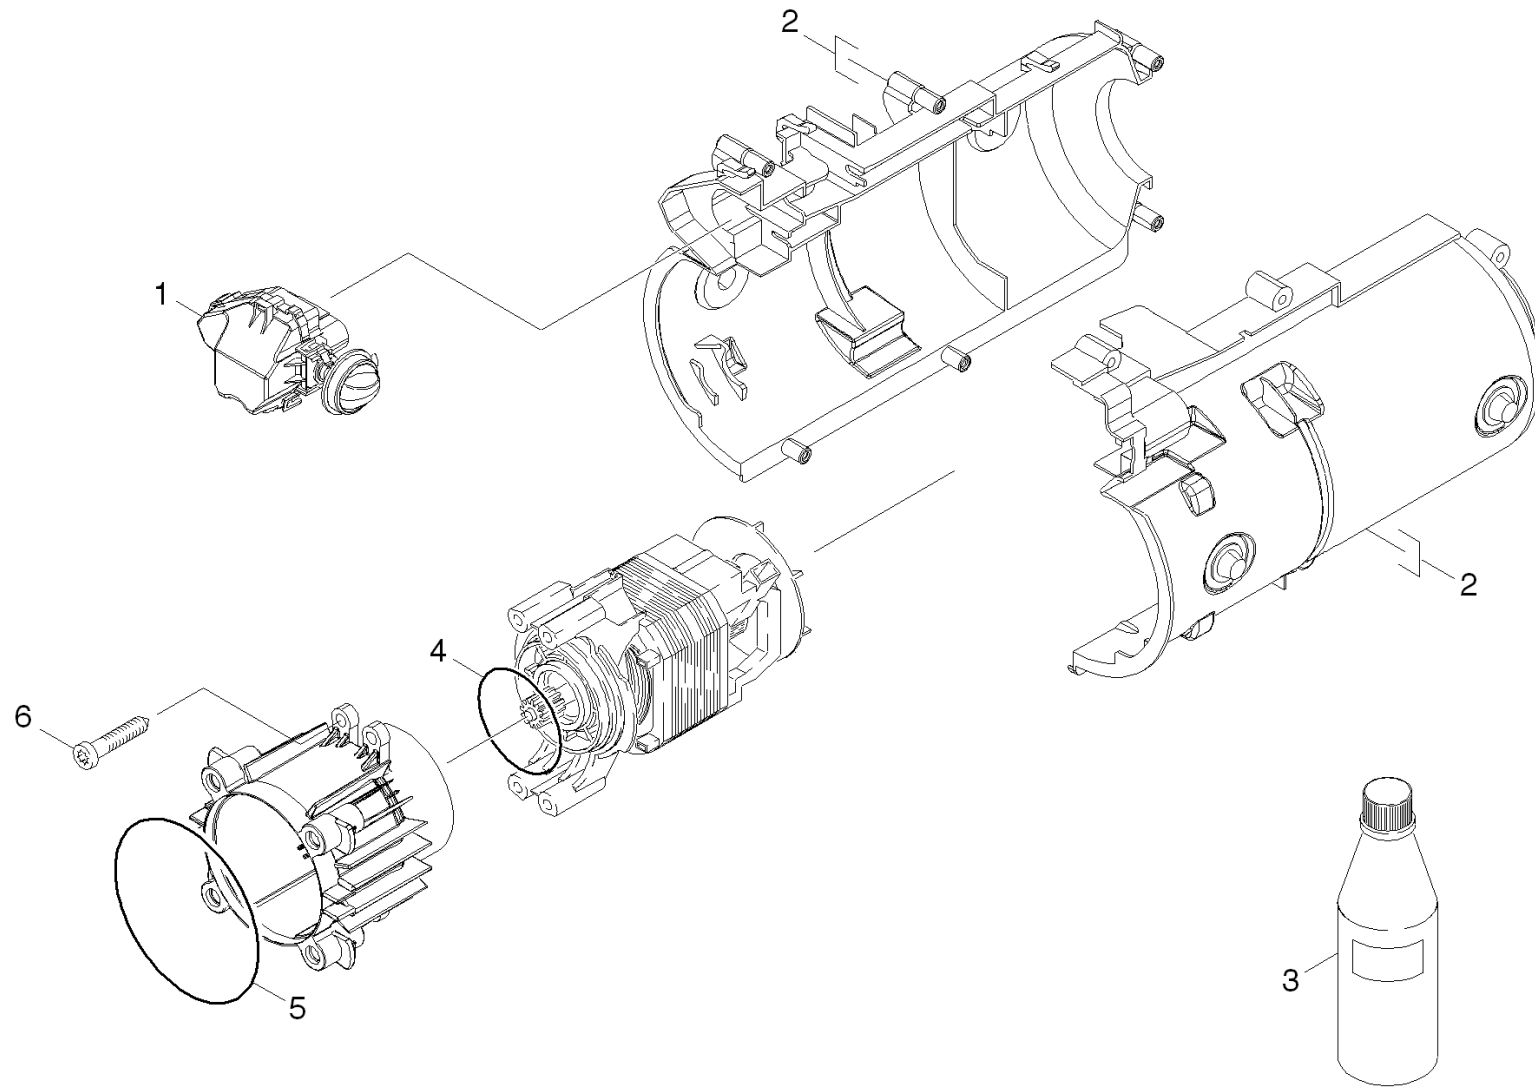

3.0 MOTOR

3.0 MOTOR

POS	DESCRIPTION ADDITIONAL INFORMATIONS	PART NO	QTY.	FROM SER.NR.	UP TO SER. NR.
1	Electric box complete replacement *	97501570	1		
2	Housing motor replacement *(CEN)	97500790	1		
3	ENGINE OIL 1 LTR	62881120	1		
4	O-Ring seal 50 x 2,2 NBR 80	63633400	1		
5	O-Ring seal 60x2,5 -NBR 80	63633390	1		
6	Screw 5x26,4	63032600	4