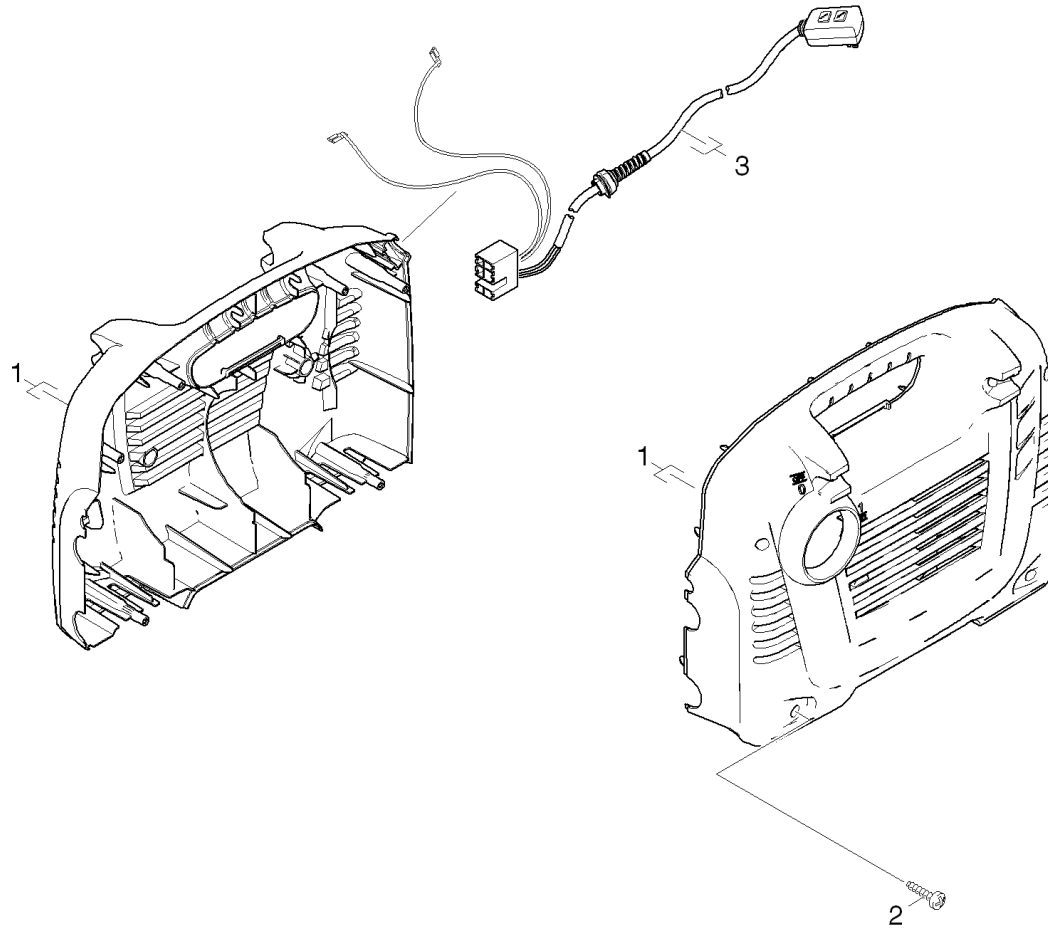

Spare parts list

K 2.16 (16015320)

K 2.19 (16015100)

CONTENT LIST

1.0 Housing

2.0 PUMP SET

2.1 Housing

2.2 Thrust guidance

3.0 MOTOR

4.0 Accessories

4.1 Trigger gun

4.2 Jet pipe

1.0 Housing

1.0 Housing

POS	DESCRIPTION ADDITIONAL INFORMATIONS	PART NO	QTY.	FROM SER.NR.	UP TO SER. NR.
1	K 2.16 shells	97602480	1		
2	SCREW HI-LO 4X22	90861730	7		
3	Cable complete with Multistecker, Motork	97500720	1		

2.0 PUMP SET

2.1 Housing
2.2 Thrust guidance

2.1 Housing

2.1 Housing

POS	DESCRIPTION ADDITIONAL INFORMATIONS	PART NO	QTY.	FROM SER.NR.	UP TO SER. NR.
1	Manifold complete replacement *	97501560	1		
2	FORM O-RING	90814220	1		
3	Cylinder head complete K2.93 Spare Part	97601970	1		
4	Suction cover replacement +SV *	97501550	1		
5	CLAMP	90391480	1		
6	SCREW M8x55 CLASSE 8.8	90862000	4		
7		90119110	1		
8	Nipple chemistry complete (CEN)	97500580	1		