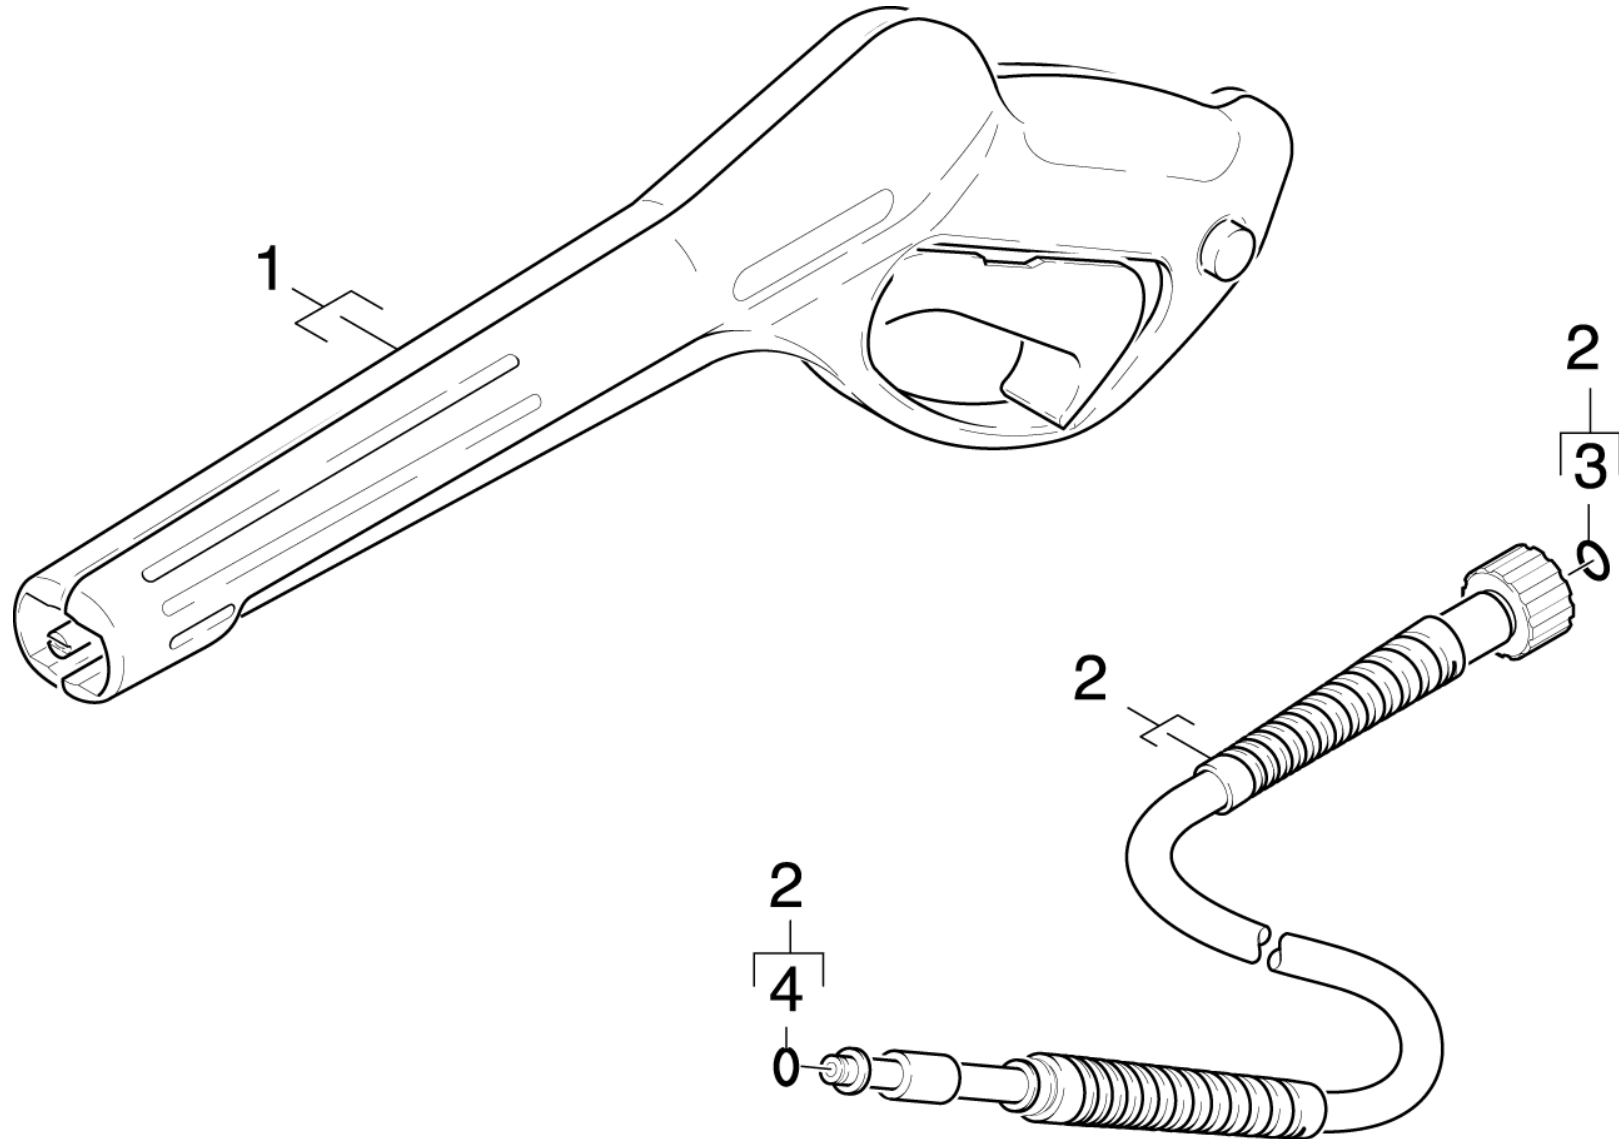

4.1 Trigger gun

4.1 Trigger gun

POS	DESCRIPTION ADDITIONAL INFORMATIONS	PART NO	QTY.	FROM SER.NR.	UP TO SER. NR.
1	PISTOL	47753310	1		
2	High pressure hose 6/11MPA neutr. 40G MU	63902610	1		
3	O RING SET HD 555	28801540	1		
4	O-Ring seal 6,75x1,78 NBR 70	63624980	1