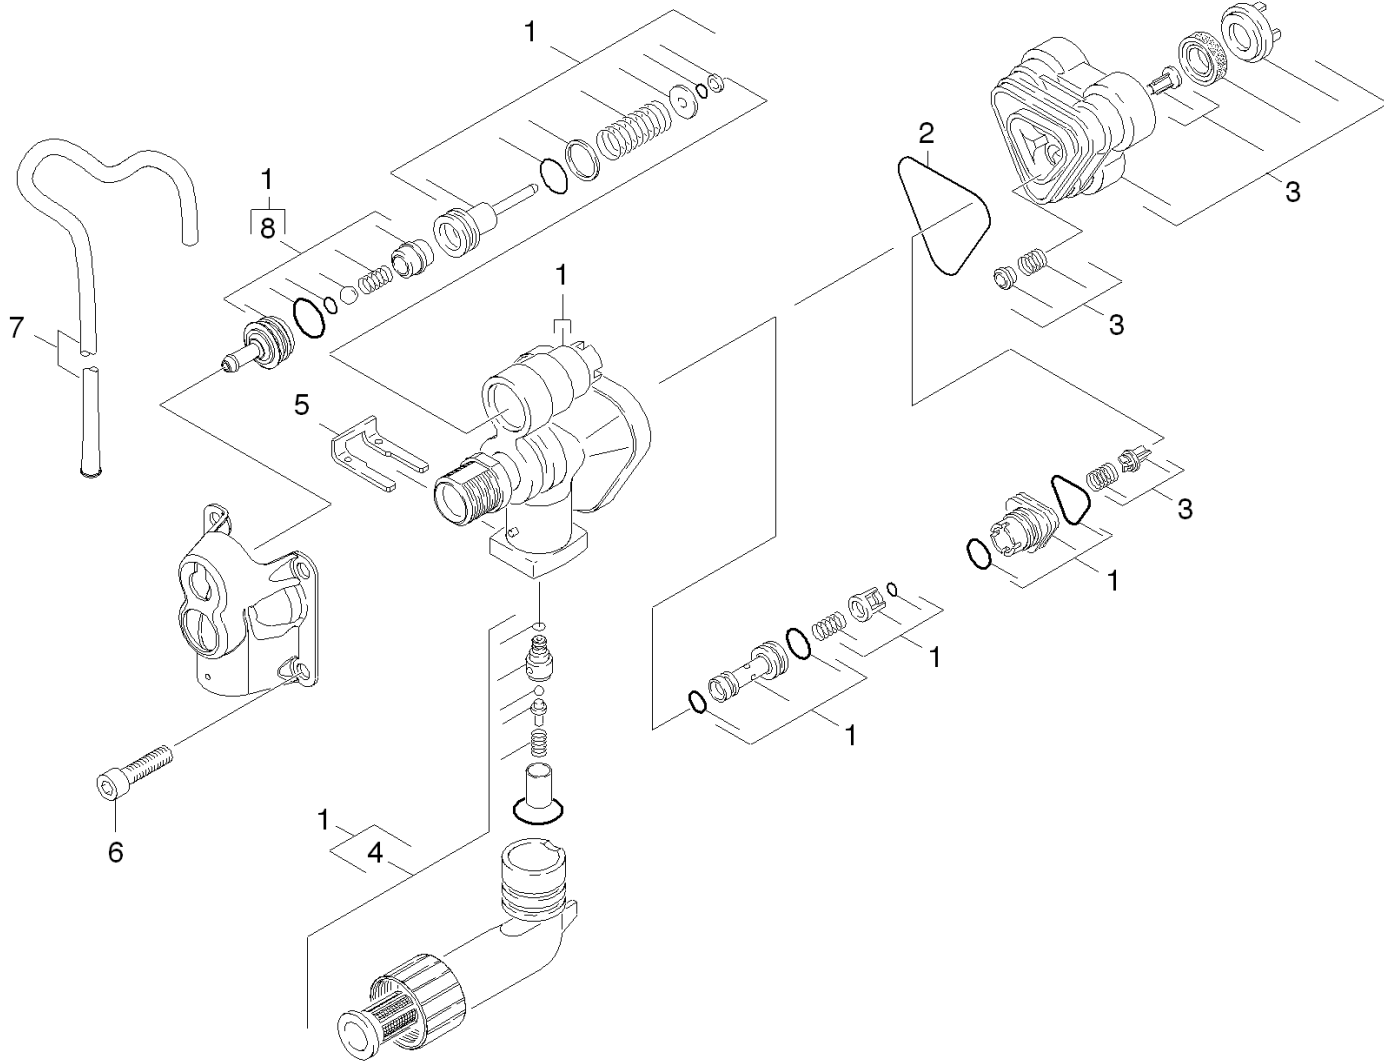

Spare parts list

K 2.16 (16015320)

K 2.19 (16015100)

CONTENT LIST

1.0 Housing

2.0 PUMP SET

2.1 Housing

2.2 Thrust guidance

3.0 MOTOR

4.0 Accessories

4.1 Trigger gun

4.2 Jet pipe

1.0 Housing

1.0 Housing

POS	DESCRIPTION ADDITIONAL INFORMATIONS	PART NO	QTY.	FROM SER.NR.	UP TO SER. NR.
1	K 2.16 shells	97602480	1		
2	SCREW HI-LO 4X22	90861730	7		
3	Cable complete with Multistecker, Motork	97500720	1		

2.0 PUMP SET

2.1 Housing
2.2 Thrust guidance

2.1 Housing

2.1 Housing

POS	DESCRIPTION ADDITIONAL INFORMATIONS	PART NO	QTY.	FROM SER.NR.	UP TO SER. NR.
1	Manifold complete replacement *	97501560	1		
2	FORM O-RING	90814220	1		
3	Cylinder head complete K2.93 Spare Part	97601970	1		
4	Suction cover replacement +SV *	97501550	1		
5	CLAMP	90391480	1		
6	SCREW M8x55 CLASSE 8.8	90862000	4		
7		90119110	1		
8	Nipple chemistry complete (CEN)	97500580	1		

2.2 Thrust guidance

2.2 Thrust guidance

POS	DESCRIPTION ADDITIONAL INFORMATIONS	PART NO	QTY.	FROM SER.NR.	UP TO SER. NR.
2	SPACER	90480710	1		
3	Thrust guidance replacement complete (CE	97500780	1		
4	O-Ring seal 60x2,5 -NBR 80	63633390	1		